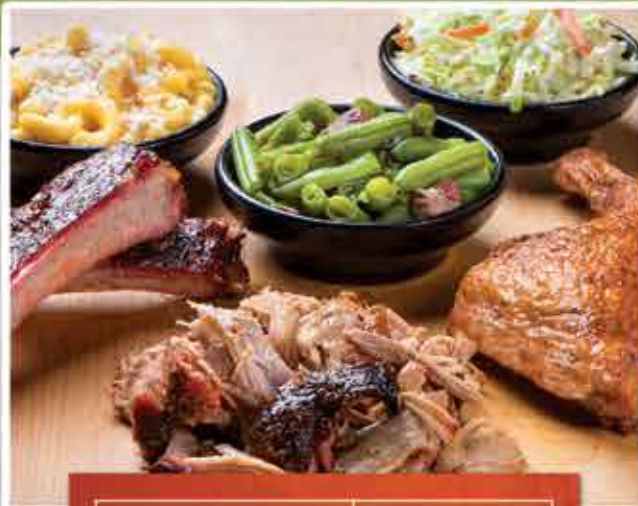

THREE MOUTH-WATERING CHOICES,
 >>> you just can't go wrong! <<<

MEETINGS
 ARE BETTER WITH
 BARBECUE

\$8.99 PER PERSON

PULLED PORK PICNIC

OUR SIGNATURE SANDWICH

Hickory-smoked and hand-pulled. Served with your choice of **two** scratch-made side dishes. Comes with sandwich buns or slider buns and choice of barbecue sauces.

\$10.99 PER PERSON

ORIGINAL BARBECUE BUFFET

IT'S DOUBLE THE DELICIOUS!

Choose **two** authentic slow-smoked meats and **two** scratch-made side dishes. Comes with sandwich buns or slider buns and choice of barbecue sauces.

(Shown with additional charge item sliced beef brisket)

\$13.99 PER PERSON

ULTIMATE BARBECUE BUFFET

ULTIMATE IN SATISFACTION

Choose **three** authentic slow-smoked meats and **two** scratch-made side dishes. Comes with sandwich buns or slider buns and choice of barbecue sauces.

(Shown with additional charge items macaroni & cheese, ribs and chicken)

...AUTHENTIC...
SLOW-SMOKED
MEATS

DELICIOUS
SCRATCH-MADE
****SIDES****

- Hand-Pulled Pork
- Smoked Chicken Legs & Thighs
- Smokehouse Pulled Chicken
- Texas Sliced Beef Brisket
- Boneless Chicken Breast { \$ }
- 2 Award-Winning Ribs { \$ }
- 3 Award-Winning Ribs { \$ \$ }